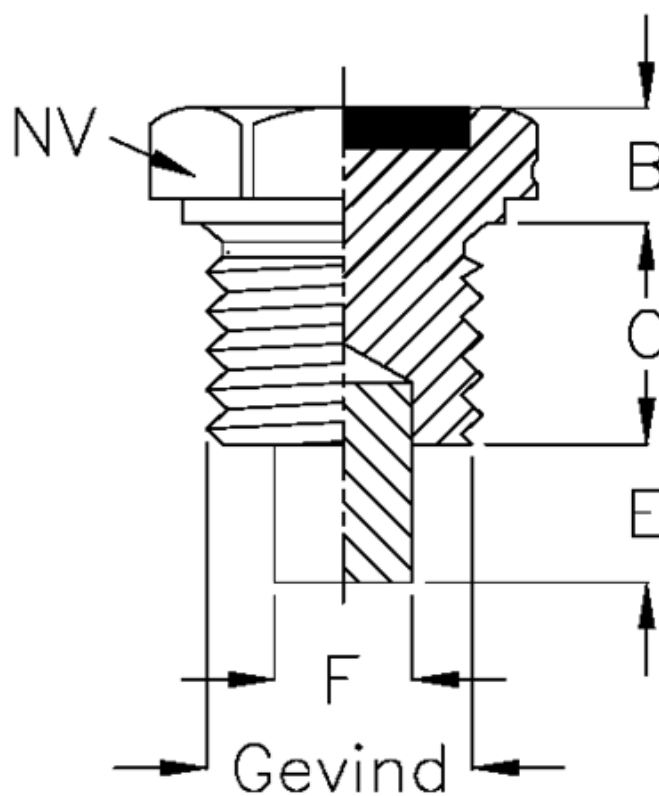

Article number: 21360501

Description: Magnetic drain plug
Type 36A M14x1,5

Measures

B = 6

C = 8

E = 5

F = 5

NV = 17

Thread = M14x1,5